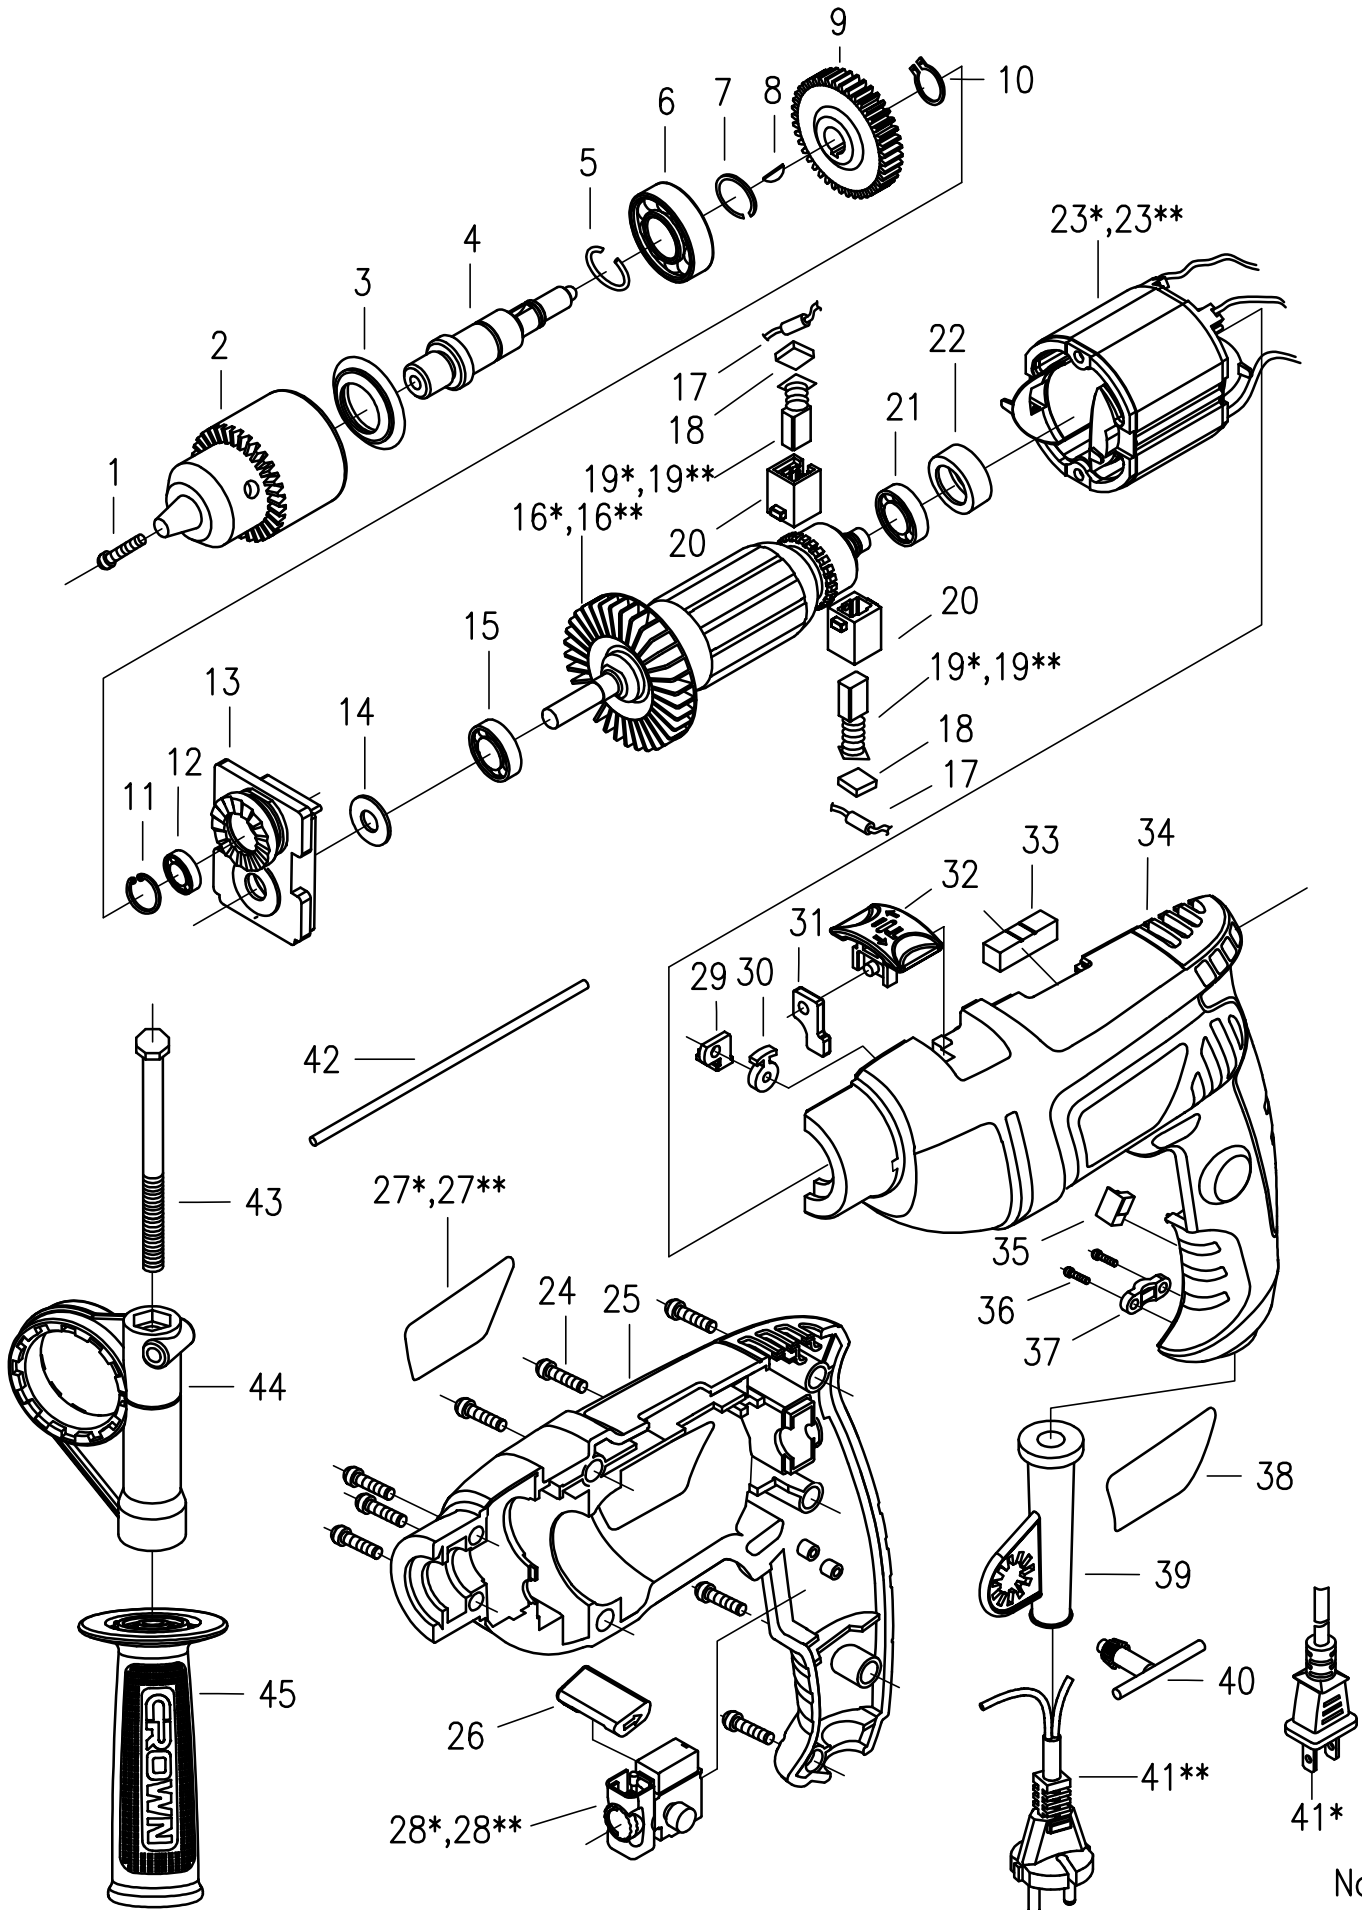

# CROWN

## Impact Drill

120V/230 V

010065

VERSION: A DATE:2008.8

Note:

\*, 120V;

\*\* ,230V.