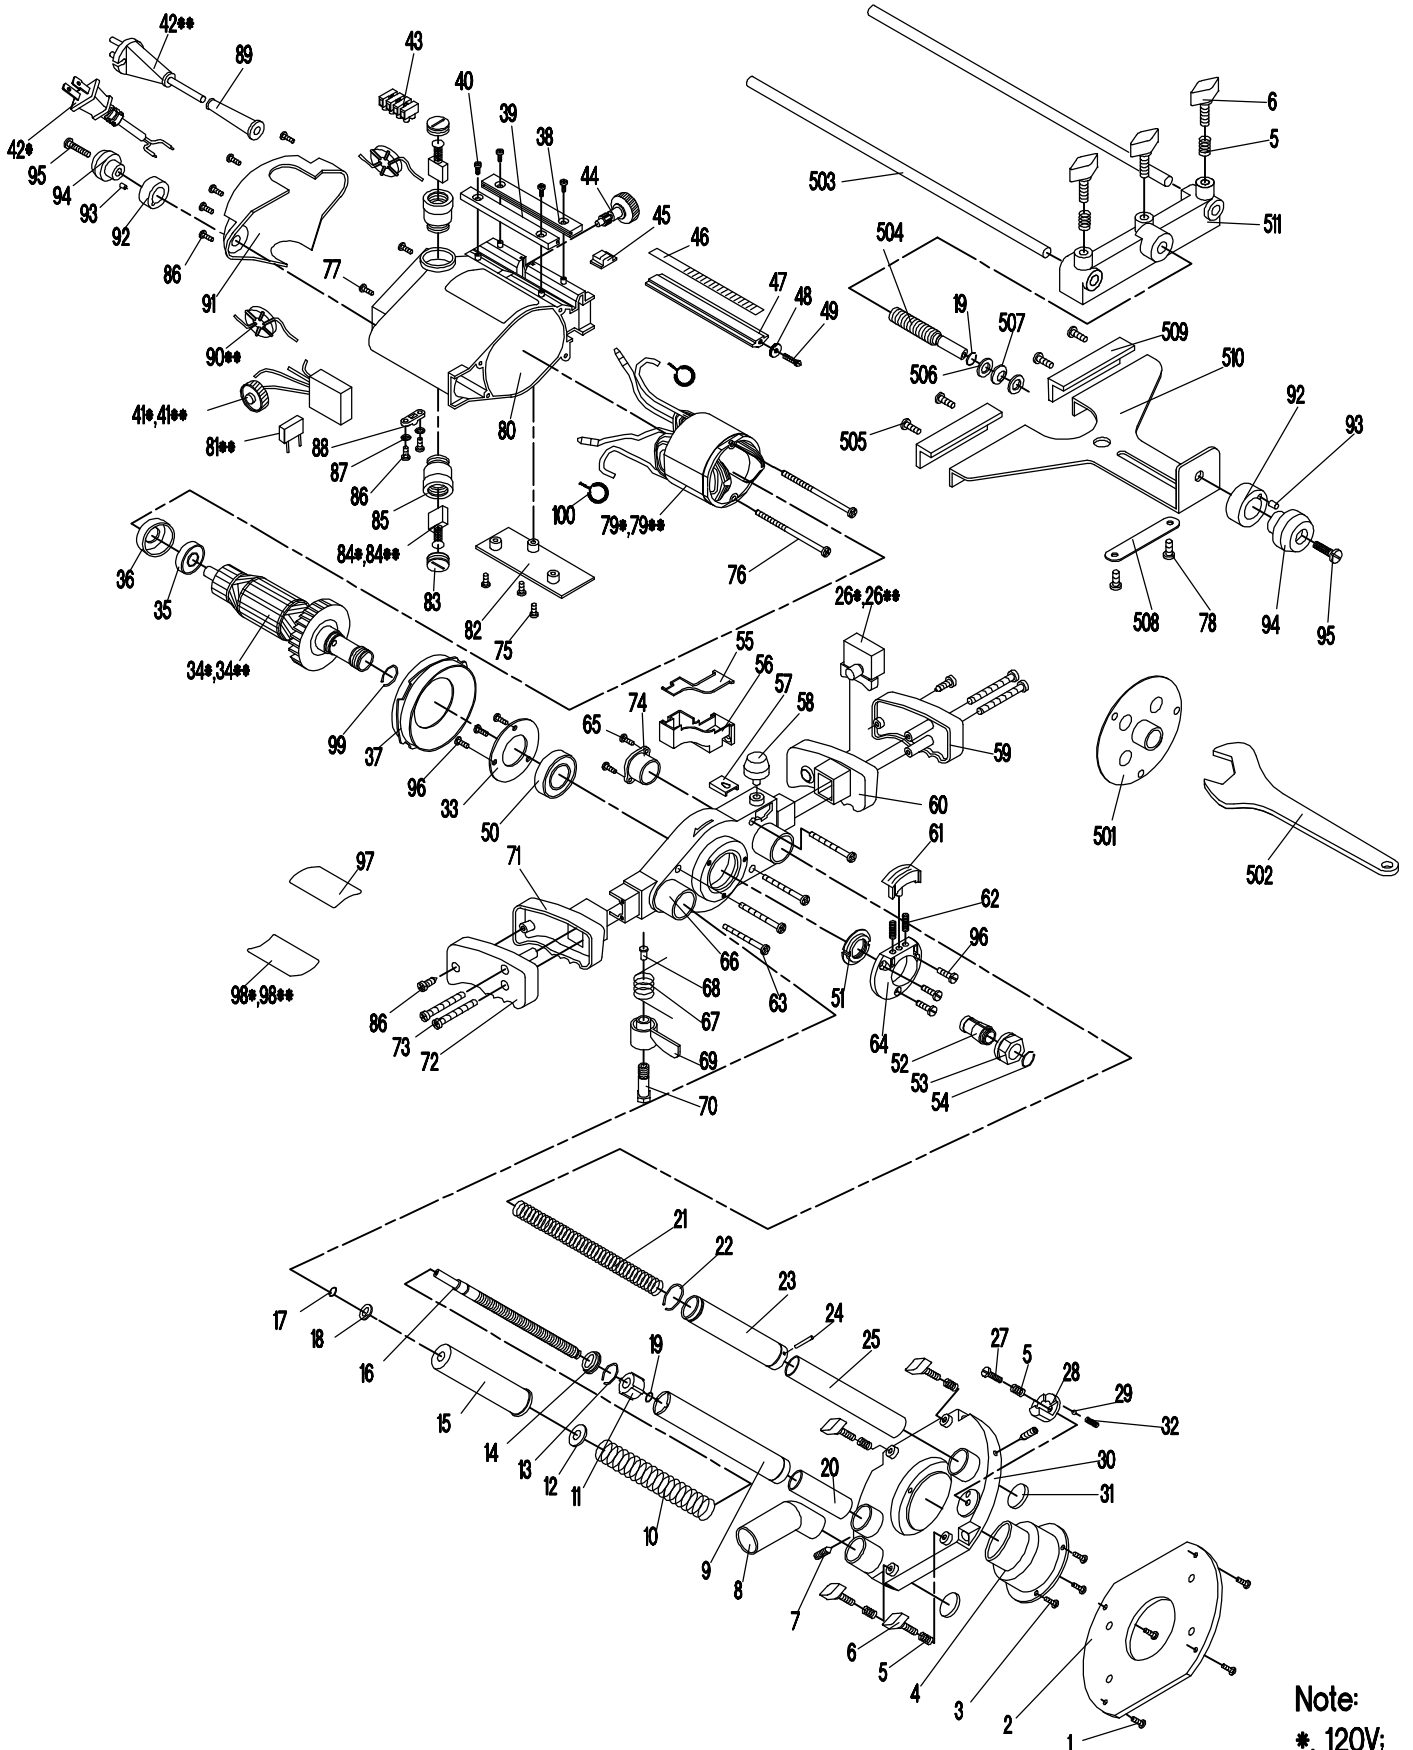

# CROWN

## Impact Wrenches

### 011001/CT2801

120V/230 V

VERSION: A    DATE:2008.8

Note:  
\*, 120V;  
\*\*, 230V.