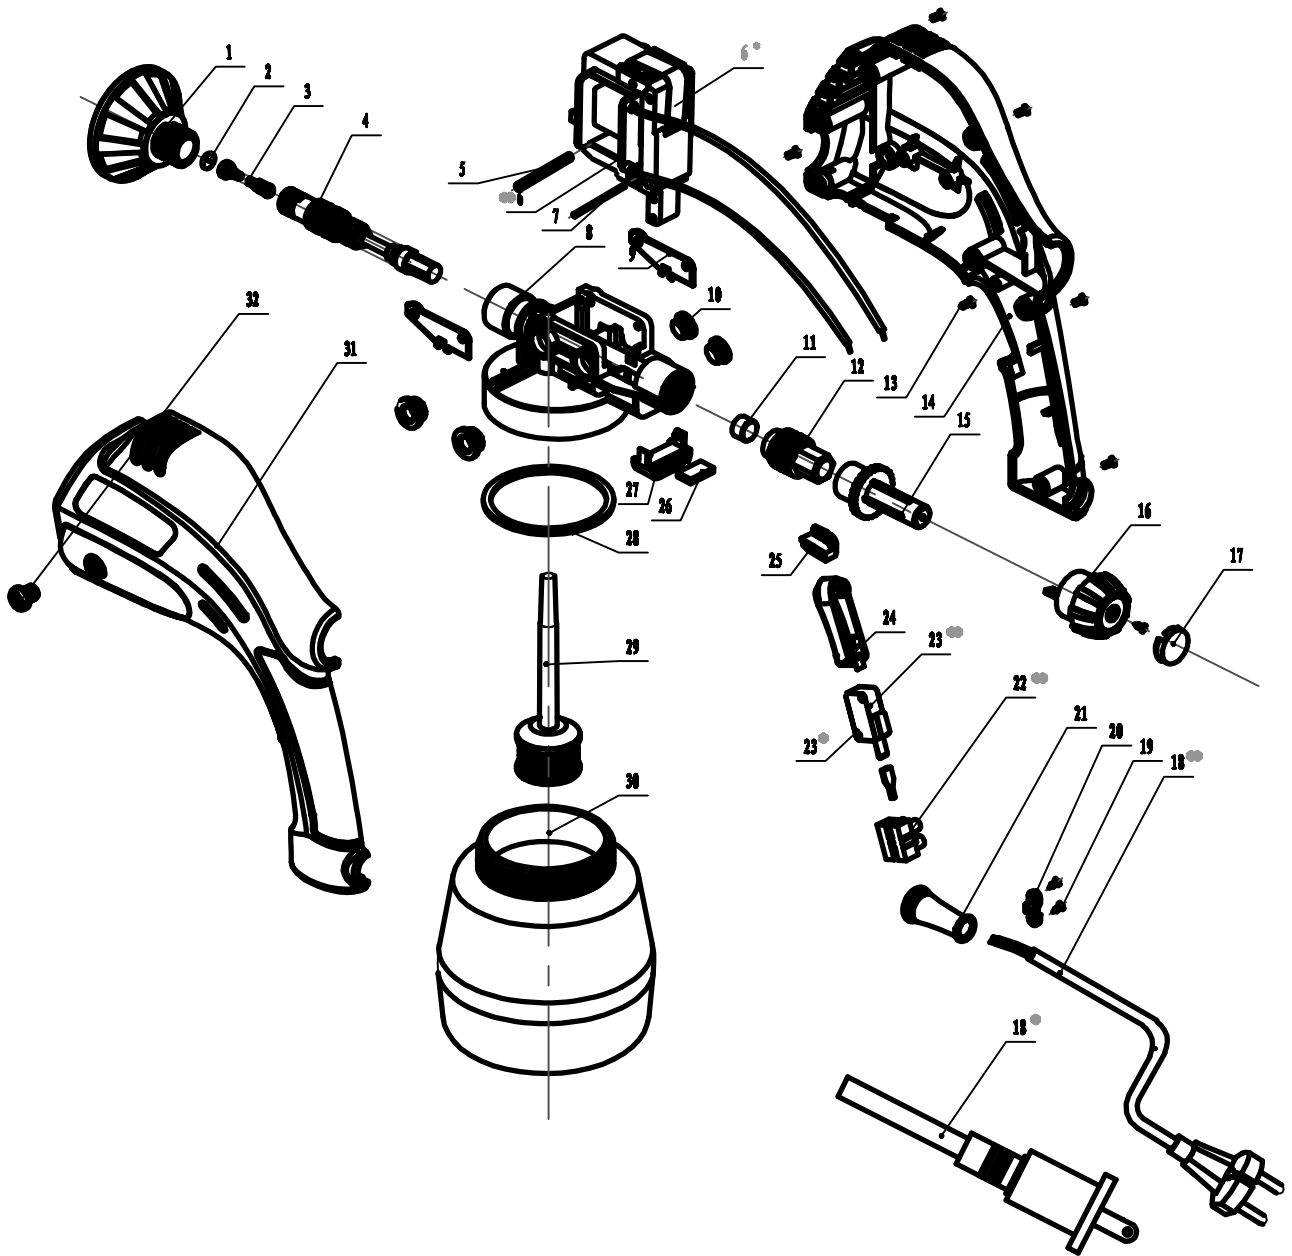

CROWN

Electric Spray Gun

031007-01-01 120V/230V

031007/CT31007

VERSION:A1 DATE:20130723

230V **

120V *