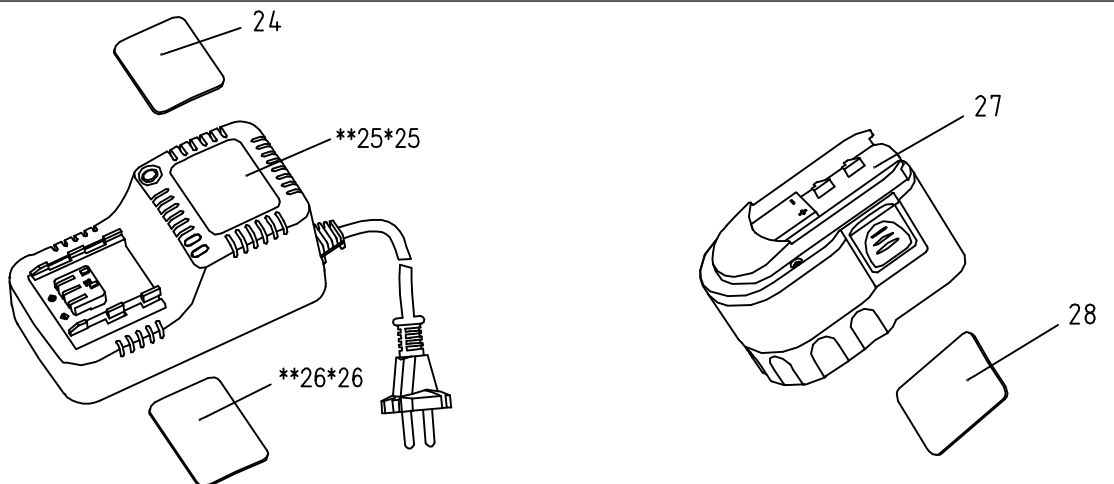

Double Speed Drill

12V/14.4V

CT21003/CT21004

VERSION: B DATE:2012.2

Accessories:

**-230V
*-127V