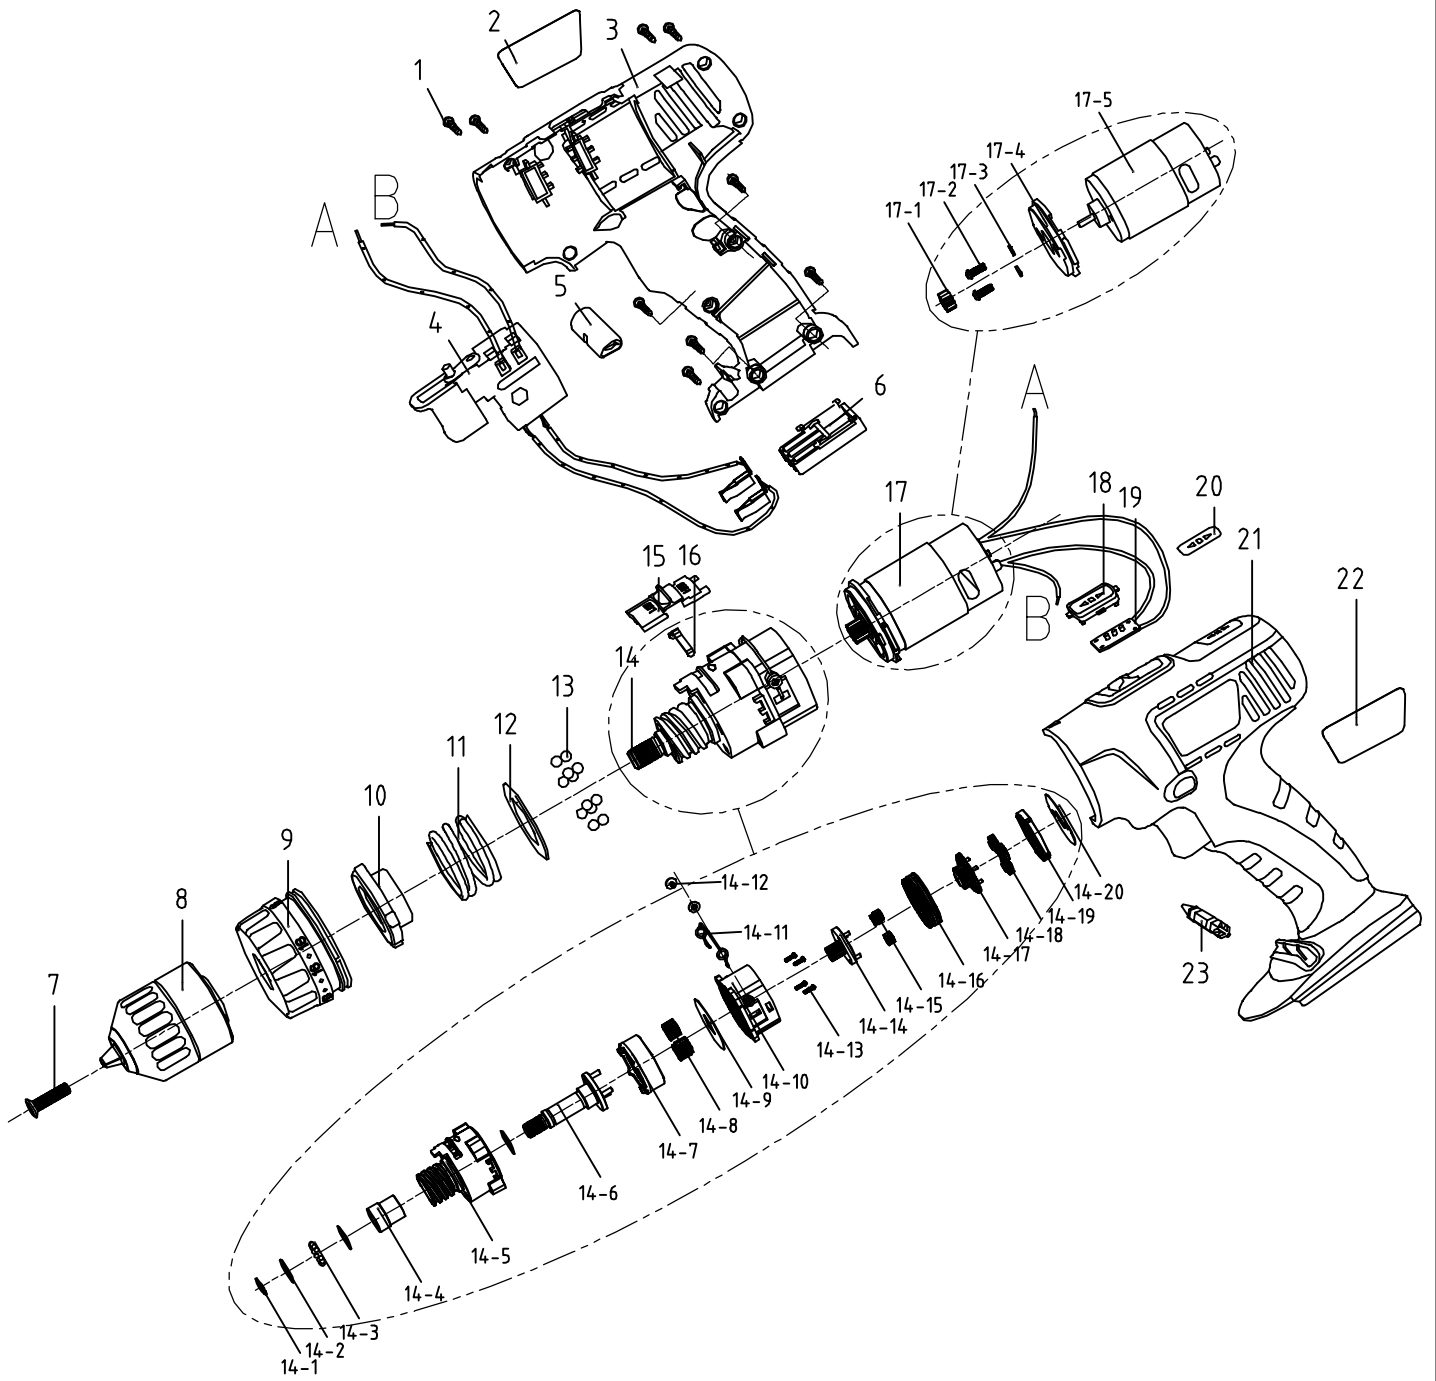

Double Speed Drill

12V/14.4V

CT21003/CT21004

VERSION: B DATE:2012.2

Accessories:

**-230V
*-127V